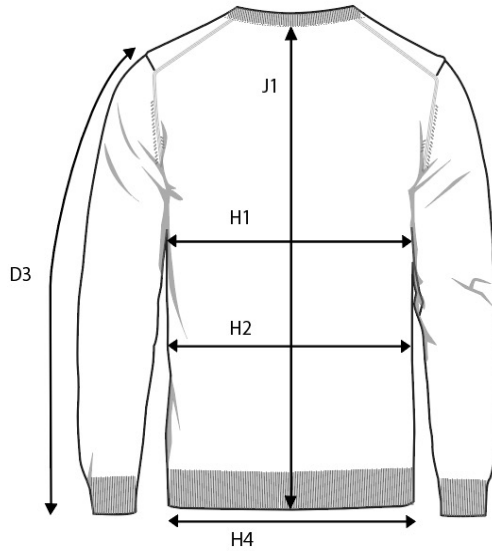

SIZE AND FIT: BEAUFORT

**BEAUFORT Mens**

Base size: M / Measurement (in cm)	Diagram	S	<b>M</b>	L	XL	XXL	3XL	4XL
SLEEVE LENGTH from shoulderseam	D3	65,5	<b>67,25</b>	69	70,75	72,5	74,25	76
1/2 CHEST WIDTH AT ARMHOLE	H1	48	<b>51</b>	54	57	60	63	66
1/2 WAIST	H2	46	<b>49</b>	52	55	58	61	64
1/2 BOTTOM WIDTH- RIB BOTTOM EDGE	H4	36	<b>39</b>	42	45	48	51	54
FULL LENGTH AT CENTRE BACK	J1	66	<b>68</b>	70	72	74	76	78

**BEAUFORT Ladies**

Base size: M / Measurement (in cm)	Diagram	XS	S	<b>M</b>	L	XL	XXL	3XL
SLEEVE LENGTH from shoulderseam	D3	56,5	57,5	<b>58,5</b>	59,5	60,5	61,5	62,5
1/2 CHEST WIDTH AT ARMHOLE	H1	47	50	<b>53</b>	56	59	62	66
1/2 WAIST	H2	46	49	<b>52</b>	55	58	61	65
1/2 BOTTOM WIDTH- RIB WIDTH	H4	43	46	<b>49</b>	52	55	58	62
FULL LENGTH AT CENTRE BACK	J1	59	61	<b>63</b>	65	67	69	71