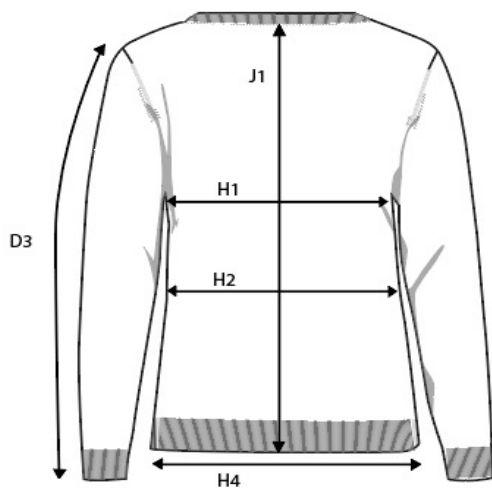

SIZE AND FIT: BEAUFORT

**BEAUFORT Mens**

Base size: M / Measurement (in cm)	Diagram	S	<b>M</b>	L	XL	XXL	3XL	4XL
SLEEVE LENGTH from shoulderseam	D3	65,5	<b>67,25</b>	69	70,75	72,5	74,25	76
1/2 CHEST WIDTH AT ARMHOLE	H1	48	<b>51</b>	54	57	60	63	66
1/2 WAIST	H2	46	<b>49</b>	52	55	58	61	64
1/2 BOTTOM WIDTH- RIB BOTTOM EDGE	H4	36	<b>39</b>	42	45	48	51	54
FULL LENGTH AT CENTRE BACK	J1	66	<b>68</b>	70	72	74	76	78

**BEAUFORT Ladies**

Base size: M / Measurement (in cm)	Diagram	XS	S	<b>M</b>	L	XL	XXL	3XL
SLEEVE LENGTH from shoulderseam	D3	56,5	57,5	<b>58,5</b>	59,5	60,5	61,5	62,5
1/2 CHEST WIDTH AT ARMHOLE	H1	47	50	<b>53</b>	56	59	62	66
1/2 WAIST	H2	46	49	<b>52</b>	55	58	61	65
1/2 BOTTOM WIDTH- RIB WIDTH	H4	43	46	<b>49</b>	52	55	58	62
FULL LENGTH AT CENTRE BACK	J1	59	61	<b>63</b>	65	67	69	71